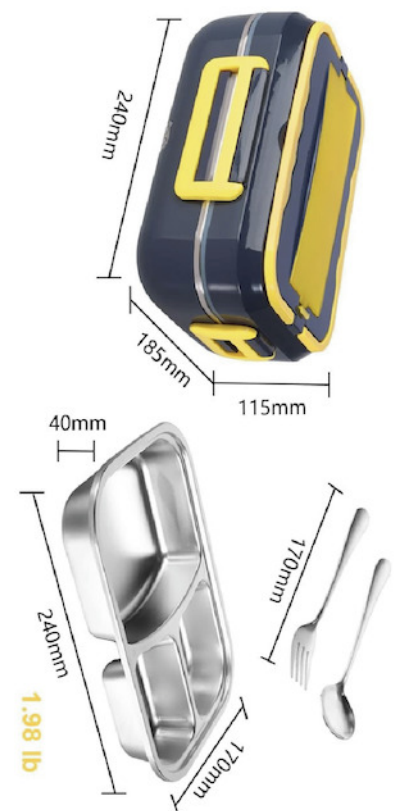

Horloge radio

avec panneau frontal en **BAMBOO**

Dimension : 12,5x8,5x4,7cm

24,90€

Prix de vente
conseillé

19,90€

Prix de vente CSE

Lunch Chauffante 60 watts

avec prise allume cigare

Dimension : 240x185x115cm

Marquage
Possible

39,90€

Prix de vente
conseillé

31,90€

Prix de vente CSE

Réveil Lumineux Multifonctionnel

What You

Marquage Possible

1. Wall adapter
2. USB C power cord
3. Alarm clock
4. User manual

Dimension: 16cm(L)x8cm(W)x2.8cm(H)

Weight: 0.37lb/170.7g

A diagram showing the alarm clock, its wall adapter, USB C power cord, and user manual. The clock is shown in its rainbow color. The wall adapter is a standard two-prong electrical outlet. The USB C power cord is a white cable. The user manual is a small booklet. The diagram is set against a light blue background with a stack of books and a small potted plant.