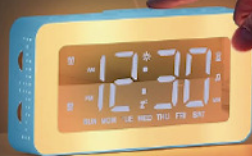

Double Réveil Exclusif - Mode Quotidien/Semaine/Week-end & Snooze

25,90€

Prix de vente conseillé

21,90€

Prix de vente CSE

One-button Control

5 Colors & Various Lighting Modes

- 5 solid colors
- 1 rainbow color
- 2 dynamic lights
- 10 brightness

What You

Marquage Possible

1. Wall adapter
2. USB C power cord
3. Alarm clock
4. User manual

Dimension: 16cm(L)x8cm(W)x2.8cm(H)

Weight: 0.37lb/170.7g

A diagram showing the alarm clock, its wall adapter, USB C power cord, and user manual. The clock is shown in its rainbow color. The wall adapter is a standard two-prong electrical outlet. The USB C power cord is a white cable. The user manual is a small booklet. The diagram is set against a light blue background with a stack of books and a small potted plant.